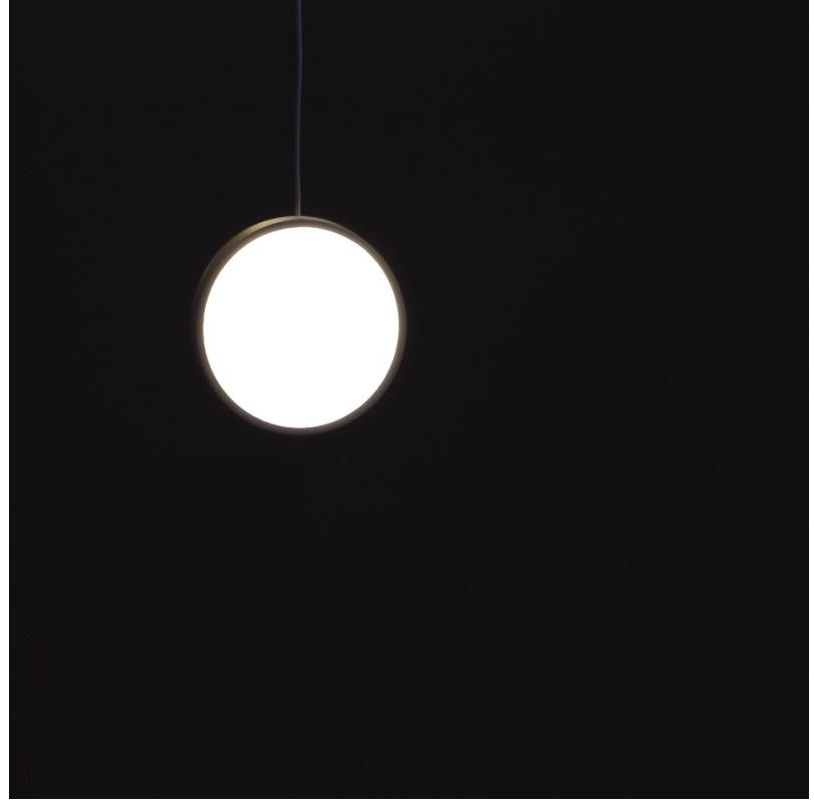

GENERAL

Series: Do Not Disturb _____
Brand: Knikerboker _____
Division: Design _____
Mounting Type: Suspension _____
Mounting Location: Ceiling _____
Subcategory: Ambient _____

PHYSICAL

Shape: Round _____
Length (mm): 110 _____
Length (in): 4 5/16 _____
Width (mm): 25 _____
Width (in): 1 _____
Max. Overall Height (mm): 2000 _____
Max. Overall Height (in): 78 3/4 _____
Light Distribution: Direct / Indirect _____
Diffuser: Opal _____
Fixture Finish: TWH / MBK / SLF / GLF / CLF / BLF _____
Fixture Material: Metal _____
Cable Details: Silicon Coaxial Cable 1500mm _____

ELECTRICAL

Lamp Type: LED _____
Input Wattage (W): 8 _____
Total Output Wattage (W): 7 _____
Dimming: 0-10V Dimming / Phase Dimming (120Vac Only) _____
Driver Included: Yes _____
Driver Location: Integrated _____
Driver Type: Constant Voltage - 120 / 277Vac _____
Driver Class: Class 2 _____
Input Voltage (V): 120 - 277 _____
Output Voltage (V): 24 _____
Upon Request: (Not included - see components) Remote: 0-10Vdc dimming / (Included) Integral: Phase dimming @120Vac only / Non-dimming 277Vac _____

LED

Number of LEDs: 1 _____
Color Temperature (°K): 3000 _____
Max. Delivered Lumen (lm): 1000 _____
CRI: >85 CRI _____
Lamp Life (hrs): 50000 _____

OPTICAL

RATINGS AND CERTIFICATIONS

Certified By: Certified for North American Standards _____
IP rating: IP20 _____