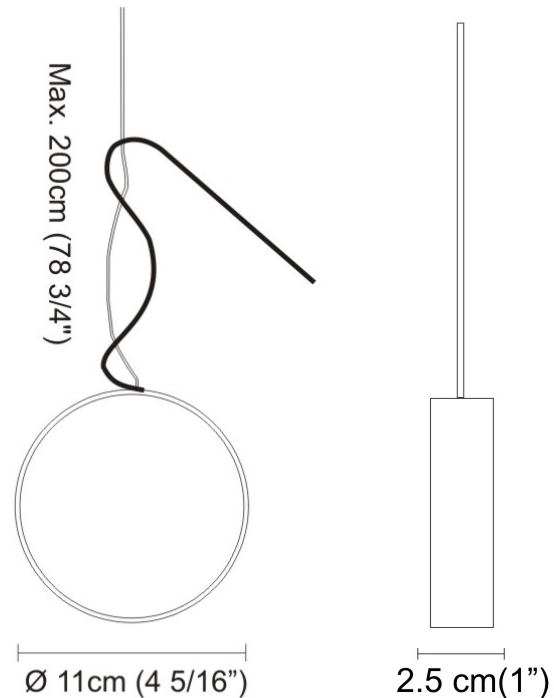

DO NOT DISTURB SUSPENSION

D131053-

base number   Finish
Options

1. To build a product code in our configurator select the specify button on the base model # product page
2. To build a manual product code on this datasheet choose from the options listed below in blue font and add the suffix to the base model #

GENERAL

Series: Do Not Disturb
Brand: Knikerboker
Division: Design
Mounting Type: Suspension
Mounting Location: Ceiling
Subcategory: Ambient

PHYSICAL

Shape: Round
Length (mm): 185
Length (in): 7 5/16
Width (mm): 25
Width (in): 1
Max. Overall Height (mm): 2000
Max. Overall Height (in): 78 3/4
Light Distribution: Direct / Indirect
Diffuser: Opal
Fixture Finish: TWH / MBK / SLF / GLF / CLF / BLF
Fixture Material: Metal
Cable Details: Silicon Coaxial Cable 1500mm

ELECTRICAL

Lamp Type: LED
Input Wattage (W): 8
Total Output Wattage (W): 7
Dimming: 0-10V Dimming / Phase Dimming (120Vac Only)
Driver Included: Yes
Driver Location: Integrated
Driver Type: Constant Voltage - 120 / 277Vac
Driver Class: Class 2
Input Voltage (V): 120 - 277
Output Voltage (V): 24
Upon Request: (Not included - see components) Remote: 0-10Vdc dimming / (Included) Integral: Phase dimming @120Vac only / Non-dimming 277Vac

LED

Number of LEDs: 1
Color Temperature (°K): 3000
Nominal Lumen (lm): 1000
CRI: >85 CRI
Lamp Life (hrs): 50000

OPTICAL

RATINGS AND CERTIFICATIONS

Certified By: Certified for North American Standards
IP rating: IP20