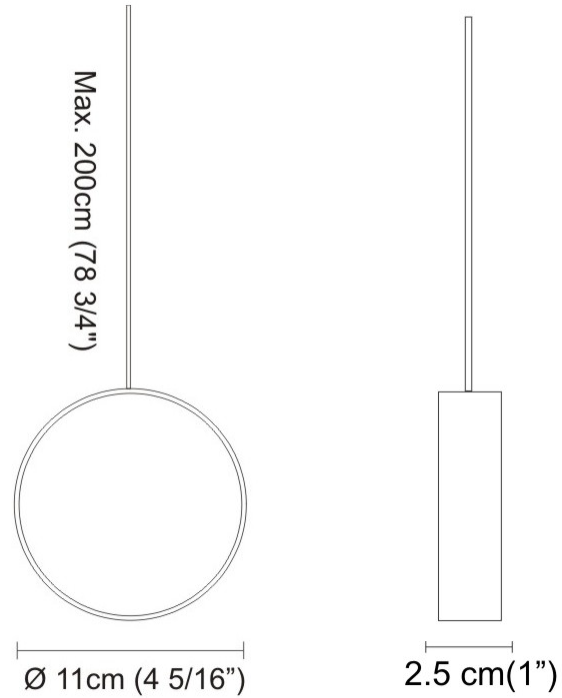

GENERAL

Series: Do Not Disturb _____
Brand: Knikerboker _____
Division: Design _____
Mounting Type: Suspension _____
Mounting Location: Ceiling _____
Subcategory: Ambient _____

PHYSICAL

Shape: Round _____
Length (mm): 110 _____
Length (in): 4 5/16 _____
Width (mm): 25 _____
Width (in): 1 _____
Max. Overall Height (mm): 2000 _____
Max. Overall Height (in): 78 3/4 _____
Light Distribution: Direct / Indirect _____
Diffuser: Opal _____
Fixture Finish: TWH / MBK / SLF / GLF / CLF / BLF _____
Fixture Material: Metal _____
Cable Details: Silicon Coaxial Cable 1500mm _____

ELECTRICAL

Lamp Type: LED _____
Input Wattage (W): 8 _____
Total Output Wattage (W): 7 _____
Dimming: 0-10V Dimming / Phase Dimming (120Vac Only) _____
Driver Included: Yes _____
Driver Location: Integrated _____
Driver Type: Constant Voltage - 120 / 277Vac _____
Driver Class: Class 2 _____
Input Voltage (V): 120 - 277 _____
Output Voltage (V): 24 _____
Upon Request: (Not included - see components) Remote: 0-10Vdc dimming / (Included) Integral: Phase dimming @120Vac only / Non-dimming 277Vac _____

LED

Number of LEDs: 1 _____
Color Temperature (°K): 3000 _____
Max. Delivered Lumen (lm): 1000 _____
CRI: >85 CRI _____
Lamp Life (hrs): 50000 _____

OPTICAL

RATINGS AND CERTIFICATIONS

Certified By: Certified for North American Standards _____
IP rating: IP20 _____